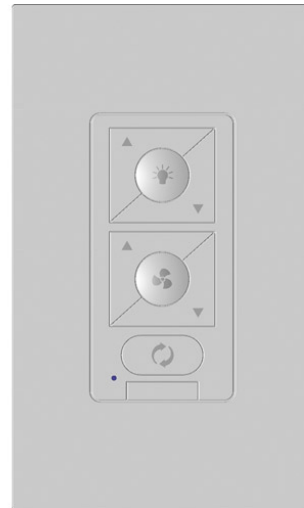

WAC LIGHTING

Bluetooth Wall Control

Accessory

Model	Finish	Description
WC20	WT White	Bluetooth Wall Control

Example: **WC20-WT**

DESCRIPTION

Bluetooth wall switch for local control can be used with WAC Lighting Ceiling Fans. Additional switches are available for 3 or 4 way setup (Part# WC20-WT).

FEATURES

- 0

SPECIFICATIONS

Finish: Paint Spray: White
Standards: cUL,UL, Energy Star 2.0, Title 24 JA8 Compliant, Title 20

Fixture Type: _____

Catalog Number: _____

Project: _____

Location: _____

FINISHES:

White